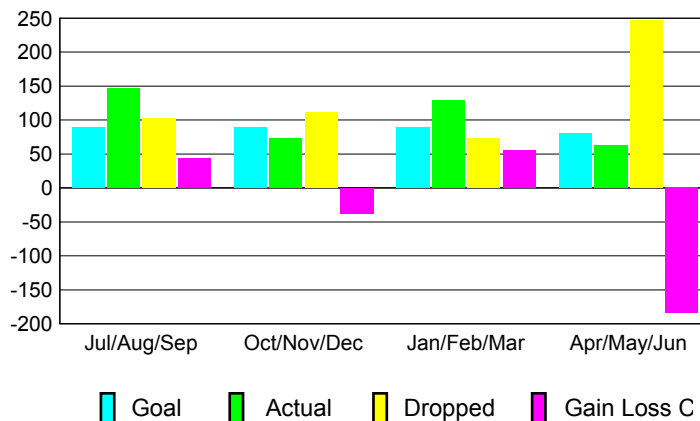

GMT: **Junichi Takata**

Location: **JAPAN**

GMT CA: **5**

**CLUBS**

Month	New Club Goal	Actual New Clubs	Actual Dropped Clubs	Gain/Loss of Clubs
<b>2012-2013</b>				
Jul/Aug/Sep	0	0	0	0
Oct/Nov/Dec	0	0	0	0
Jan/Feb/Mar	0	1	0	1
Apr/May/June	0	0	0	0
<b>Totals</b>	<b>0</b>	<b>1</b>	<b>0</b>	<b>1</b>

**Club Results 2012-2013**

Goal, New, Dropped, Gain/Loss

**MEMBERSHIP**

Month	Net Memb Goal	Actual New Memb	Actual Dropped Memb	Gain/Loss of Memb
<b>2012-2013</b>				
Jul/Aug/Sep	90	147	103	44
Oct/Nov/Dec	90	73	111	-38
Jan/Feb/Mar	90	129	73	56
Apr/May/June	80	63	247	-184
<b>Totals</b>	<b>350</b>	<b>412</b>	<b>534</b>	<b>-122</b>

**Membership Results 2012-2013**

Goal, New, Dropped, Gain/Loss

**YTD Status Quo Clubs 2012-2013**

Status Quo Clubs Compared to Status Quo Members

**Gender Comparison 2012-2013**

**Club Gain/Loss 2012-2013**